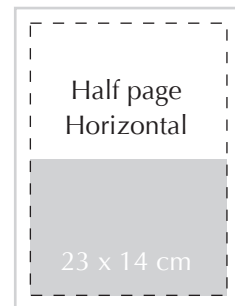

ليالينا

	K.D	US \$
Full page (FP)	1,200	4,270
Half page (Vertical or Horizontal)	600	2,135
Half page double spread (Horizontal)	1,200	4,270
Double page spread (DPS)	2,400	8,540
Inside front cover (IFC)	2,800	9,964
Inside front cover double spread (IFC + FP)	3,400	12,099
Inside back cover (IBC)	1,650	5,871
Outside back cover (OBC)	3,000	10,676
Gate Fold	3,600	12,811