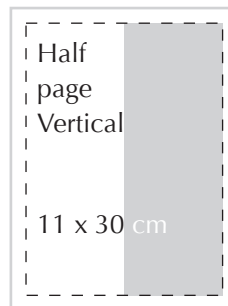

ليالينا

	K.D	US \$
Full page (FP)	1,200	4,270
Half page (Vertical or Horizontal)	600	2,135
Half page double spread (Horizontal)	1,200	4,270
Double page spread (DPS)	2,400	8,540
Inside front cover (IFC)	2,800	9,964
Inside front cover double spread (IFC + FP)	3,400	12,099
Inside back cover (IBC)	1,650	5,871
Outside back cover (OBC)	3,000	10,676
Gate Fold	3,600	12,811